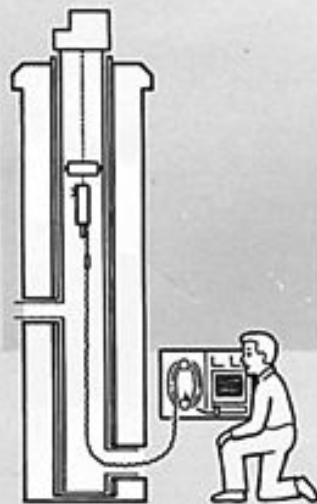

Chim-Scan inserted through a damper.

Assistant with FM headsets. Controls through thimble.

Remote control winch. Controls through clean-out.

Goes through bends. Front view lens option.

An inspection shared on a VCR or television.

Deteriorating smoke shelf inspection.

View hard to see areas.

Furnace interior inspection.

Chim-Scan®