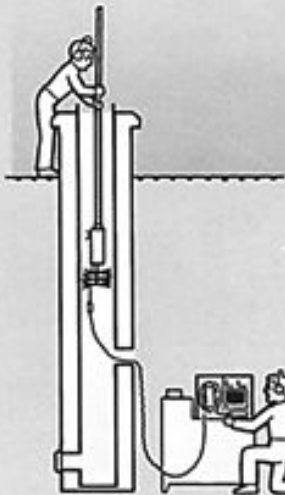

Chim-Scan inserted through a damper.

Assistant with FM headsets. Controls through thimble.

Remote control winch. Controls through clean-out.

Goes through bends. Front view lens option.

An inspection shared on a VCR or television.

Deteriorating smoke shelf inspection.

View hard to see areas.

Furnace interior inspection.

Chim-Scan®