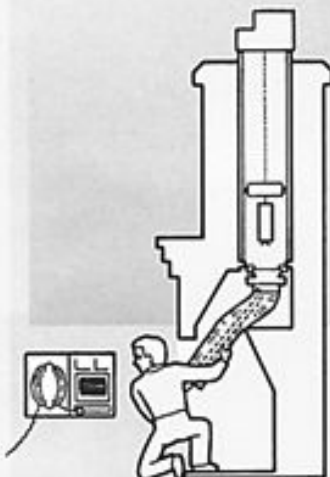

Chim-Scan inserted through a damper.

Assistant with FM headsets. Controls through thimble.

Remote control winch. Controls through clean-out.

Goes through bends. Front view lens option.

An inspection shared on a VCR or television.

Deteriorating smoke shelf inspection.

View hard to see areas.

Furnace interior inspection.

Chim-Scan®