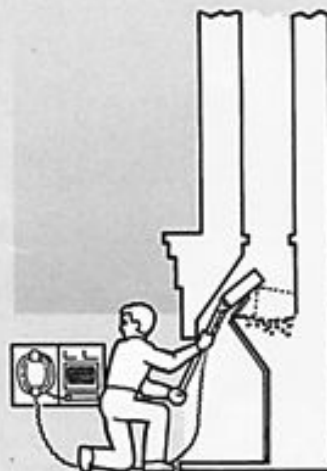

Chim-Scan inserted through a damper.

Assistant with FM headsets. Controls through thimble.

Remote control winch. Controls through clean-out.

Goes through bends. Front view lens option.

An inspection shared on a VCR or television.

Deteriorating smoke shelf inspection.

View hard to see areas.

Furnace interior inspection.

Chim-Scan®